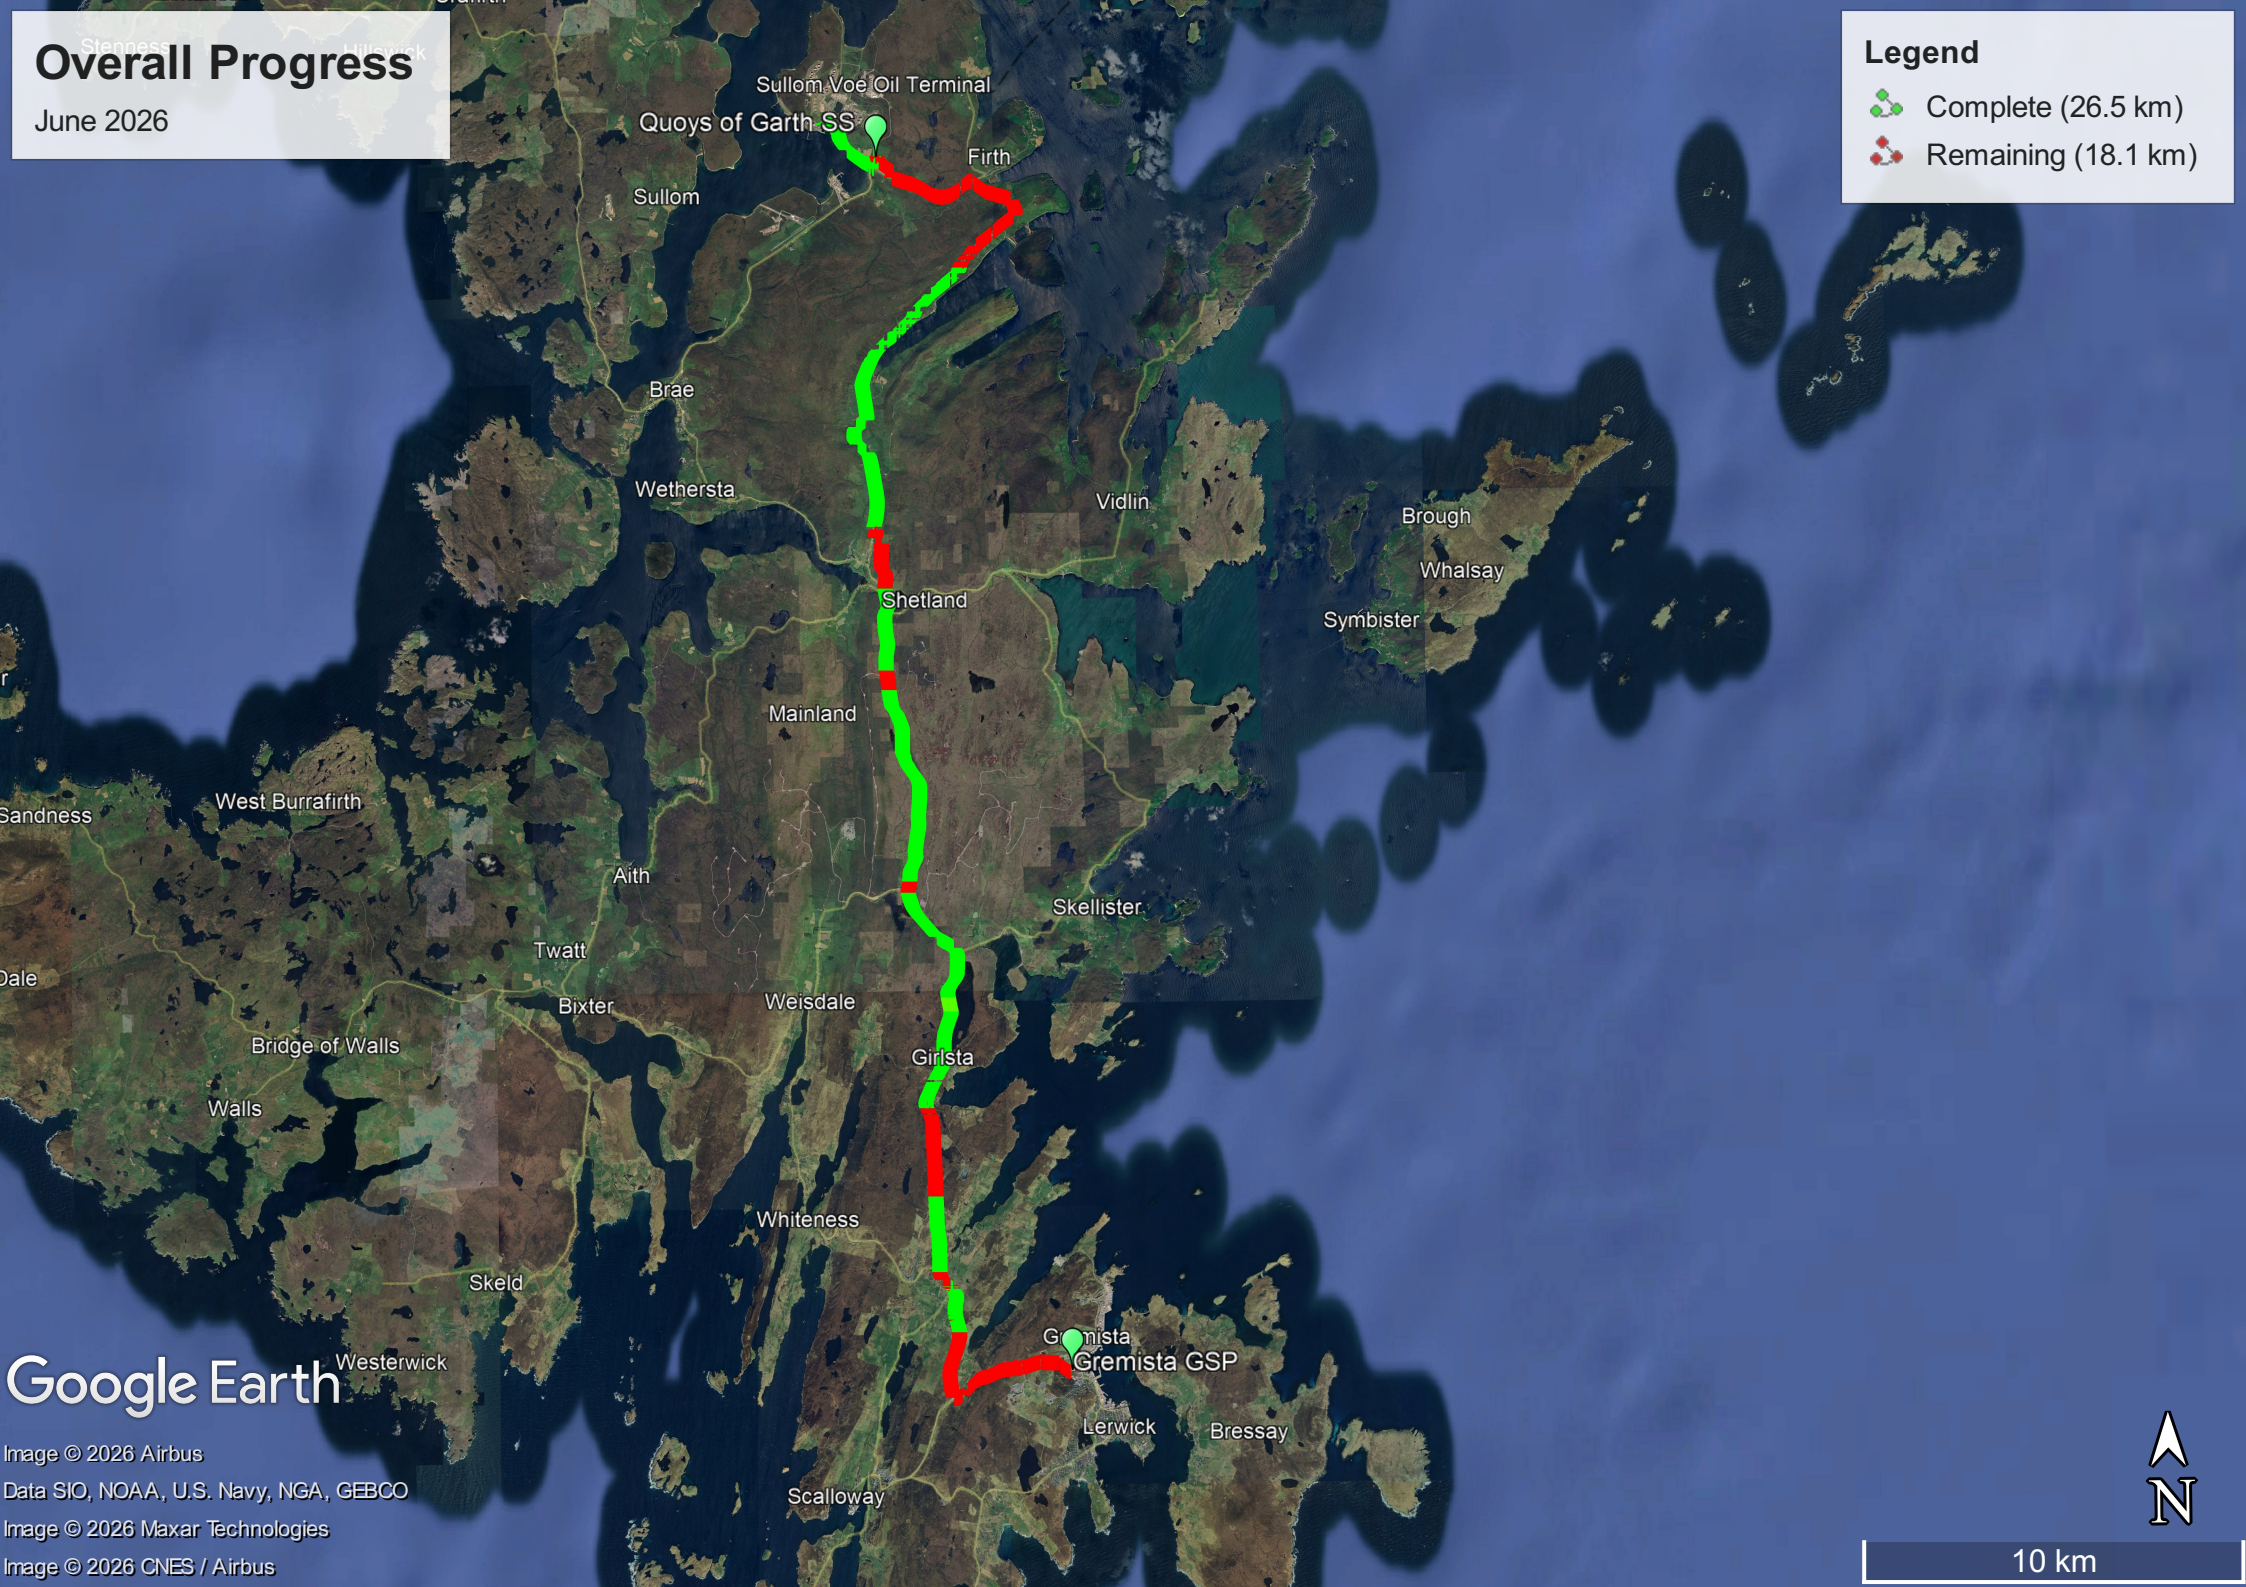

# Overall Progress

June 2026

**Legend**

-  Complete (26.5 km)
-  Remaining (18.1 km)

Google Earth

Image © 2026 Airbus  
Data SIO, NOAA, U.S. Navy, NGA, GEBCO  
Image © 2026 Maxar Technologies  
Image © 2026 CNES / Airbus

10 km