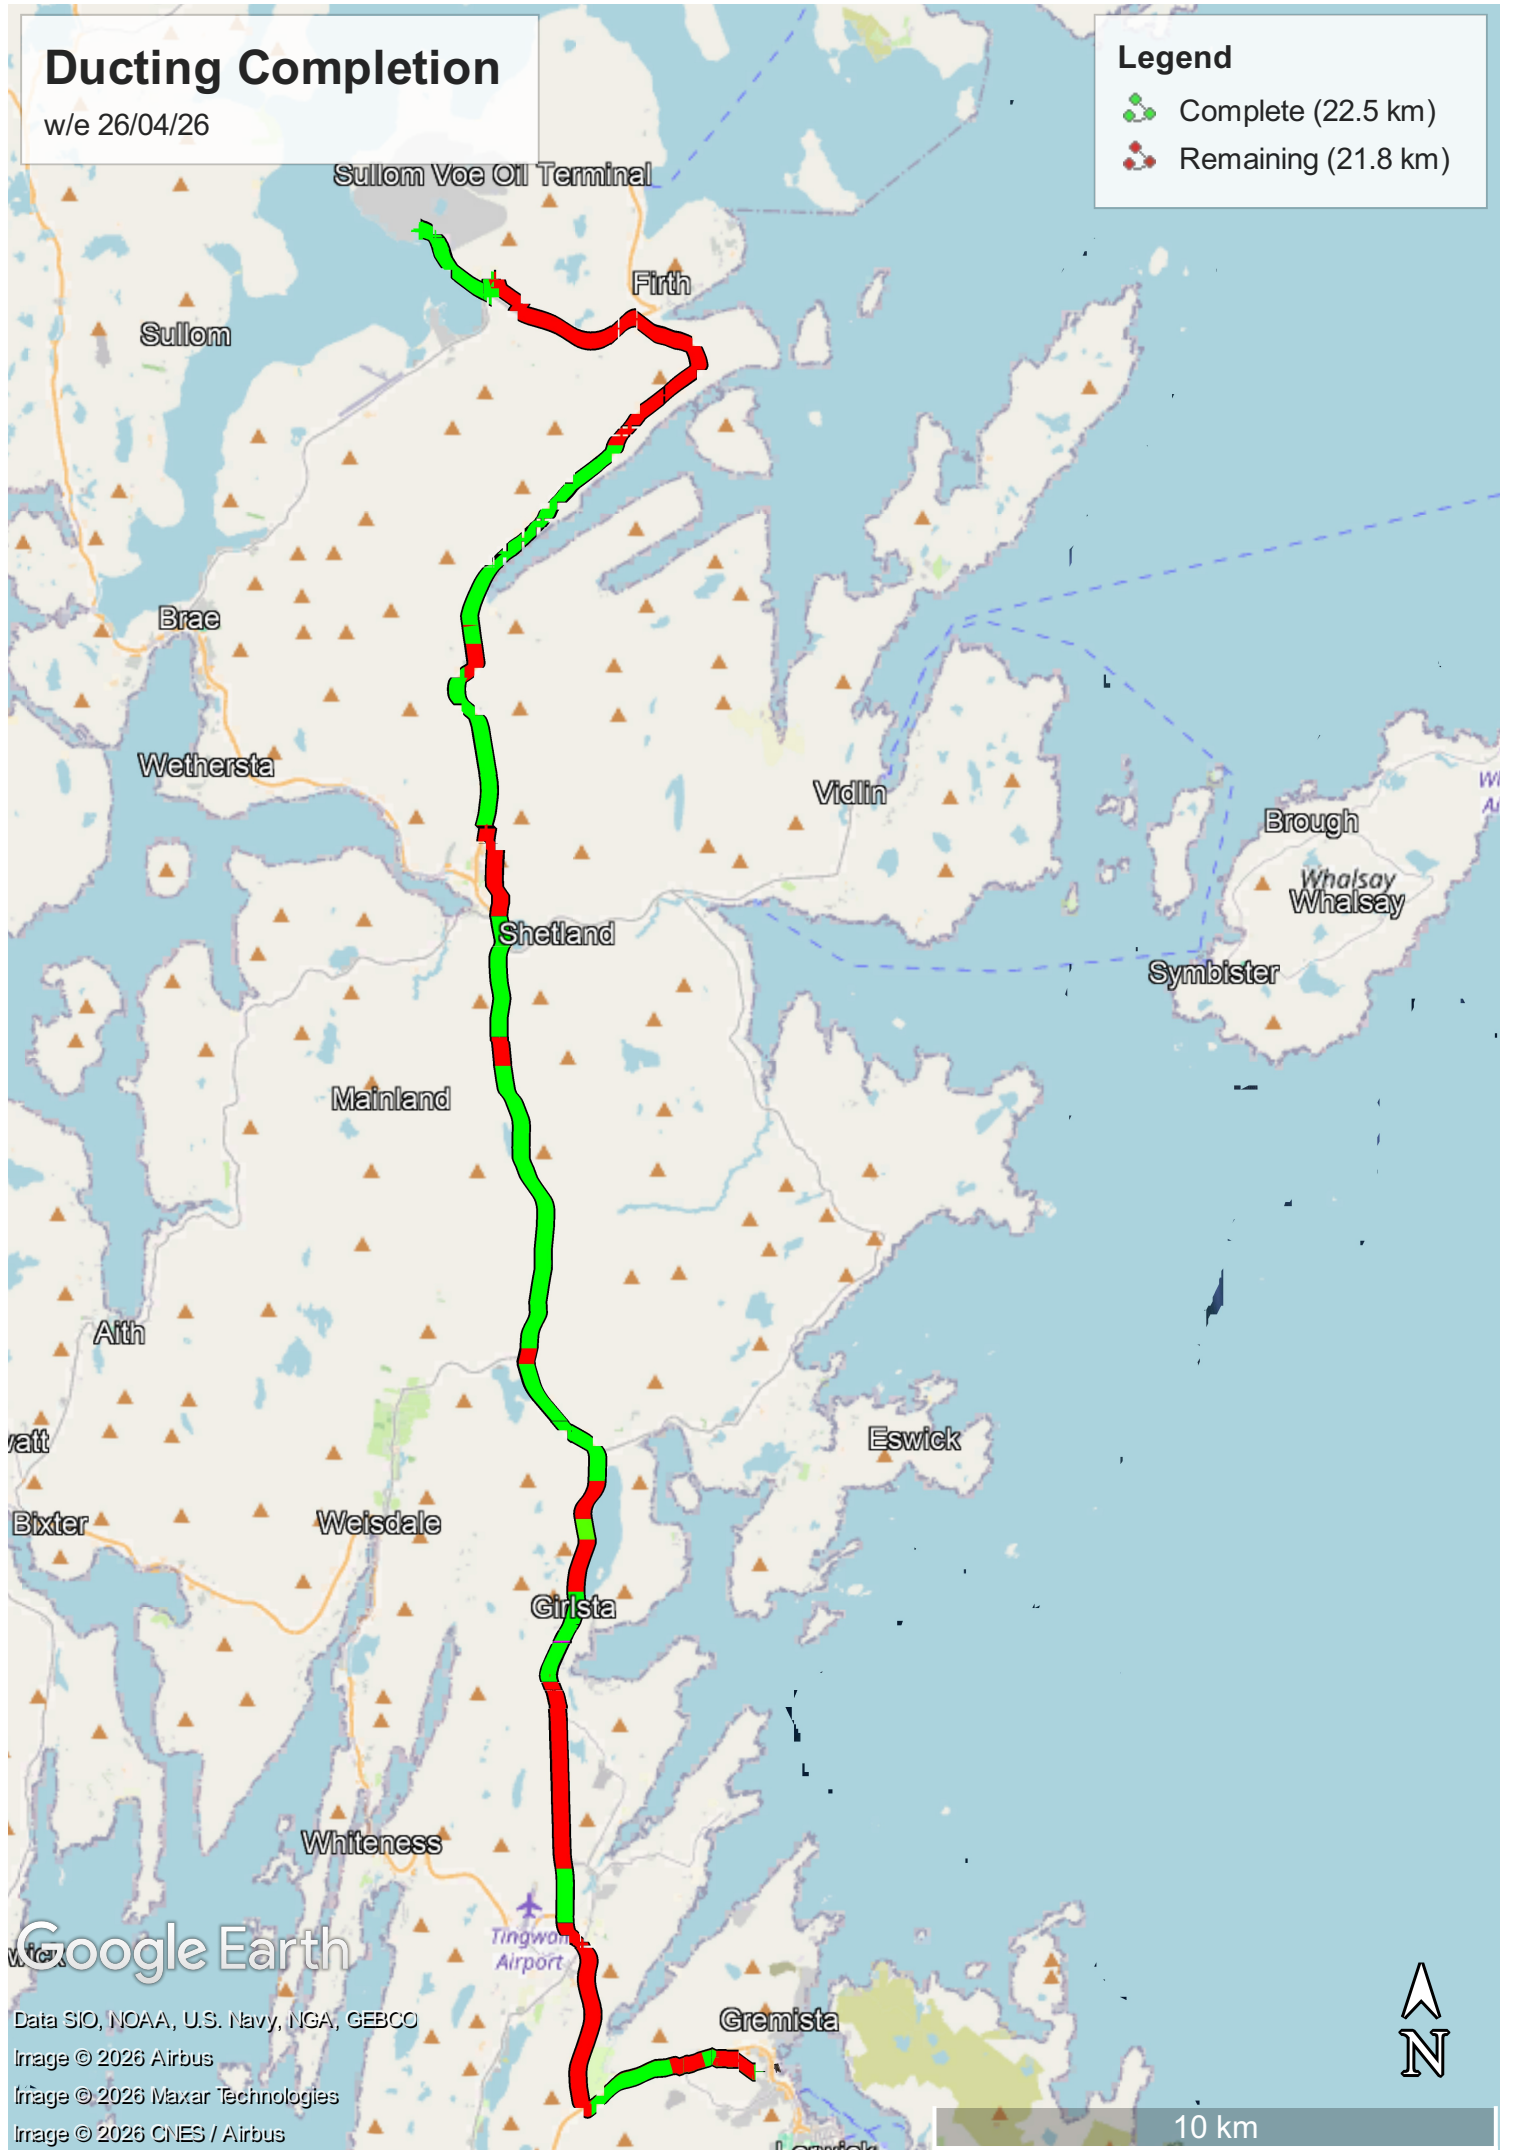

Ducting Completion

w/e 26/04/26

Legend

-  Complete (22.5 km)
-  Remaining (21.8 km)

Google Earth

Data SIO, NOAA, U.S. Navy, NGA, GEBCO

Image © 2026 Airbus

Image © 2026 Maxar Technologies

Image © 2026 CNES / Airbus