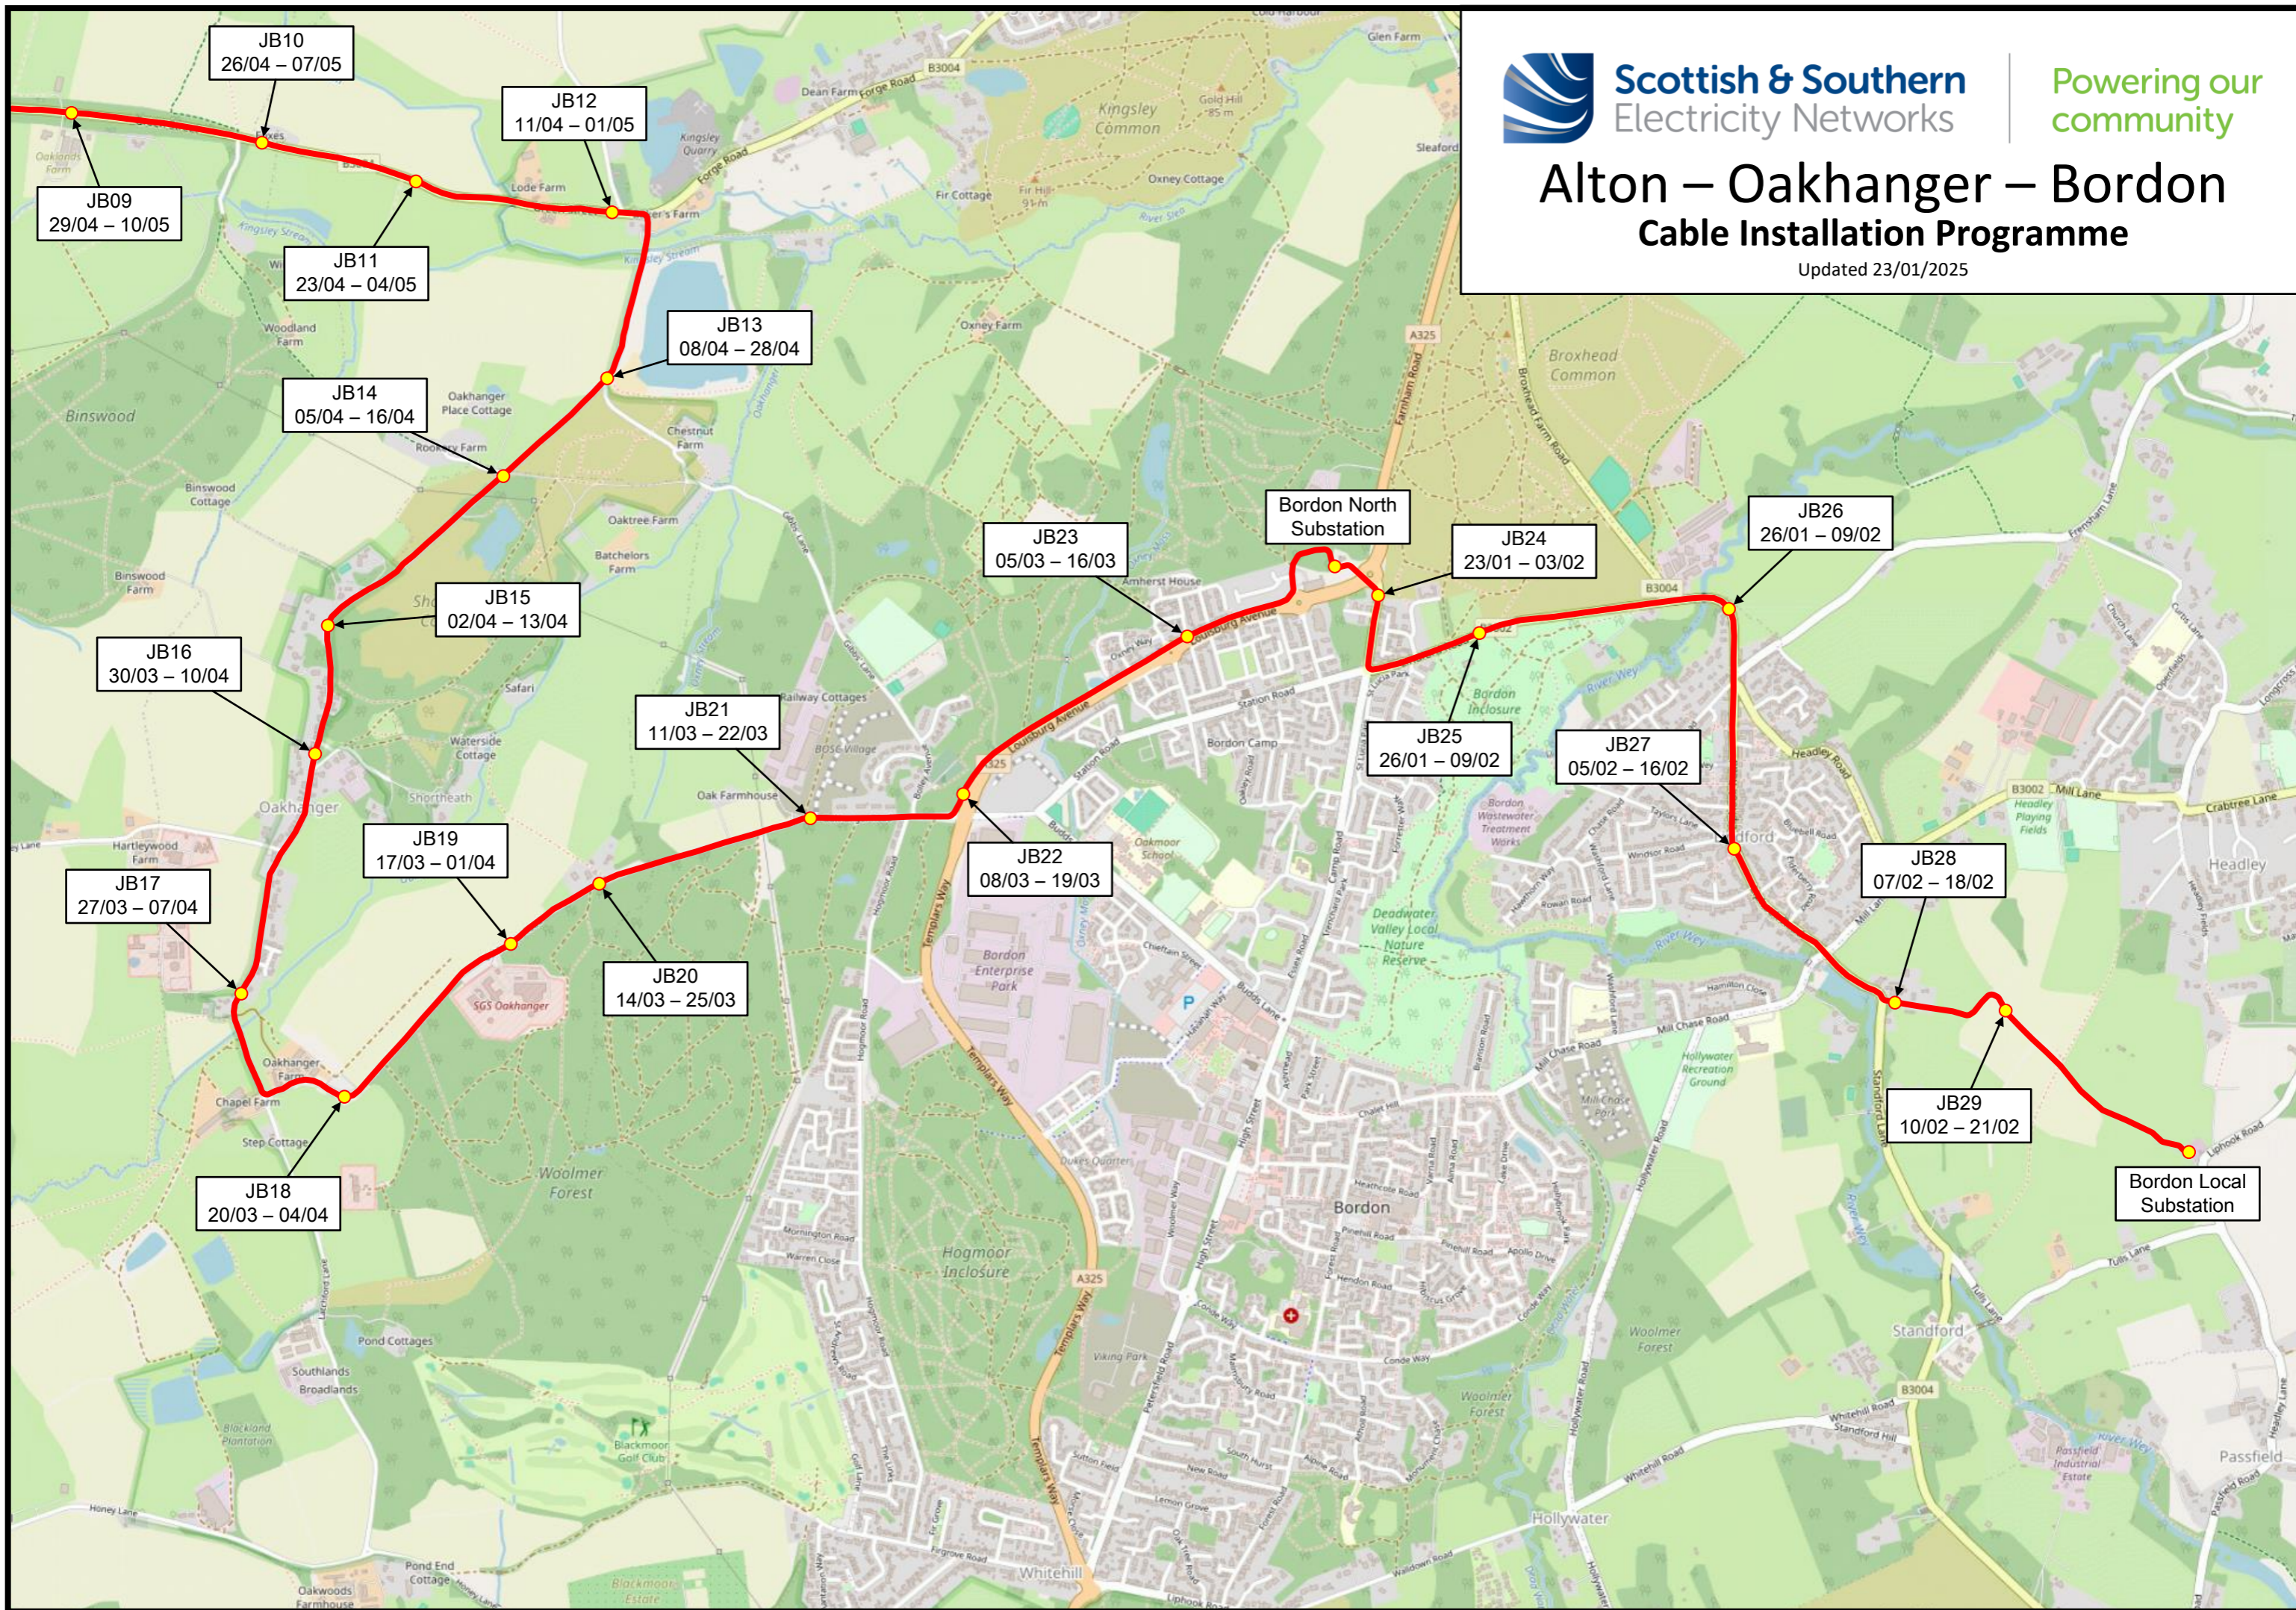

Scottish & Southern
Electricity Networks

Powering our
community

Alton – Oakhanger – Bordon Cable Installation Programme

Updated 23/01/2025

Scottish & Southern
Electricity Networks

Powering our
community

Alton – Oakhanger – Bordon Cable Installation Programme