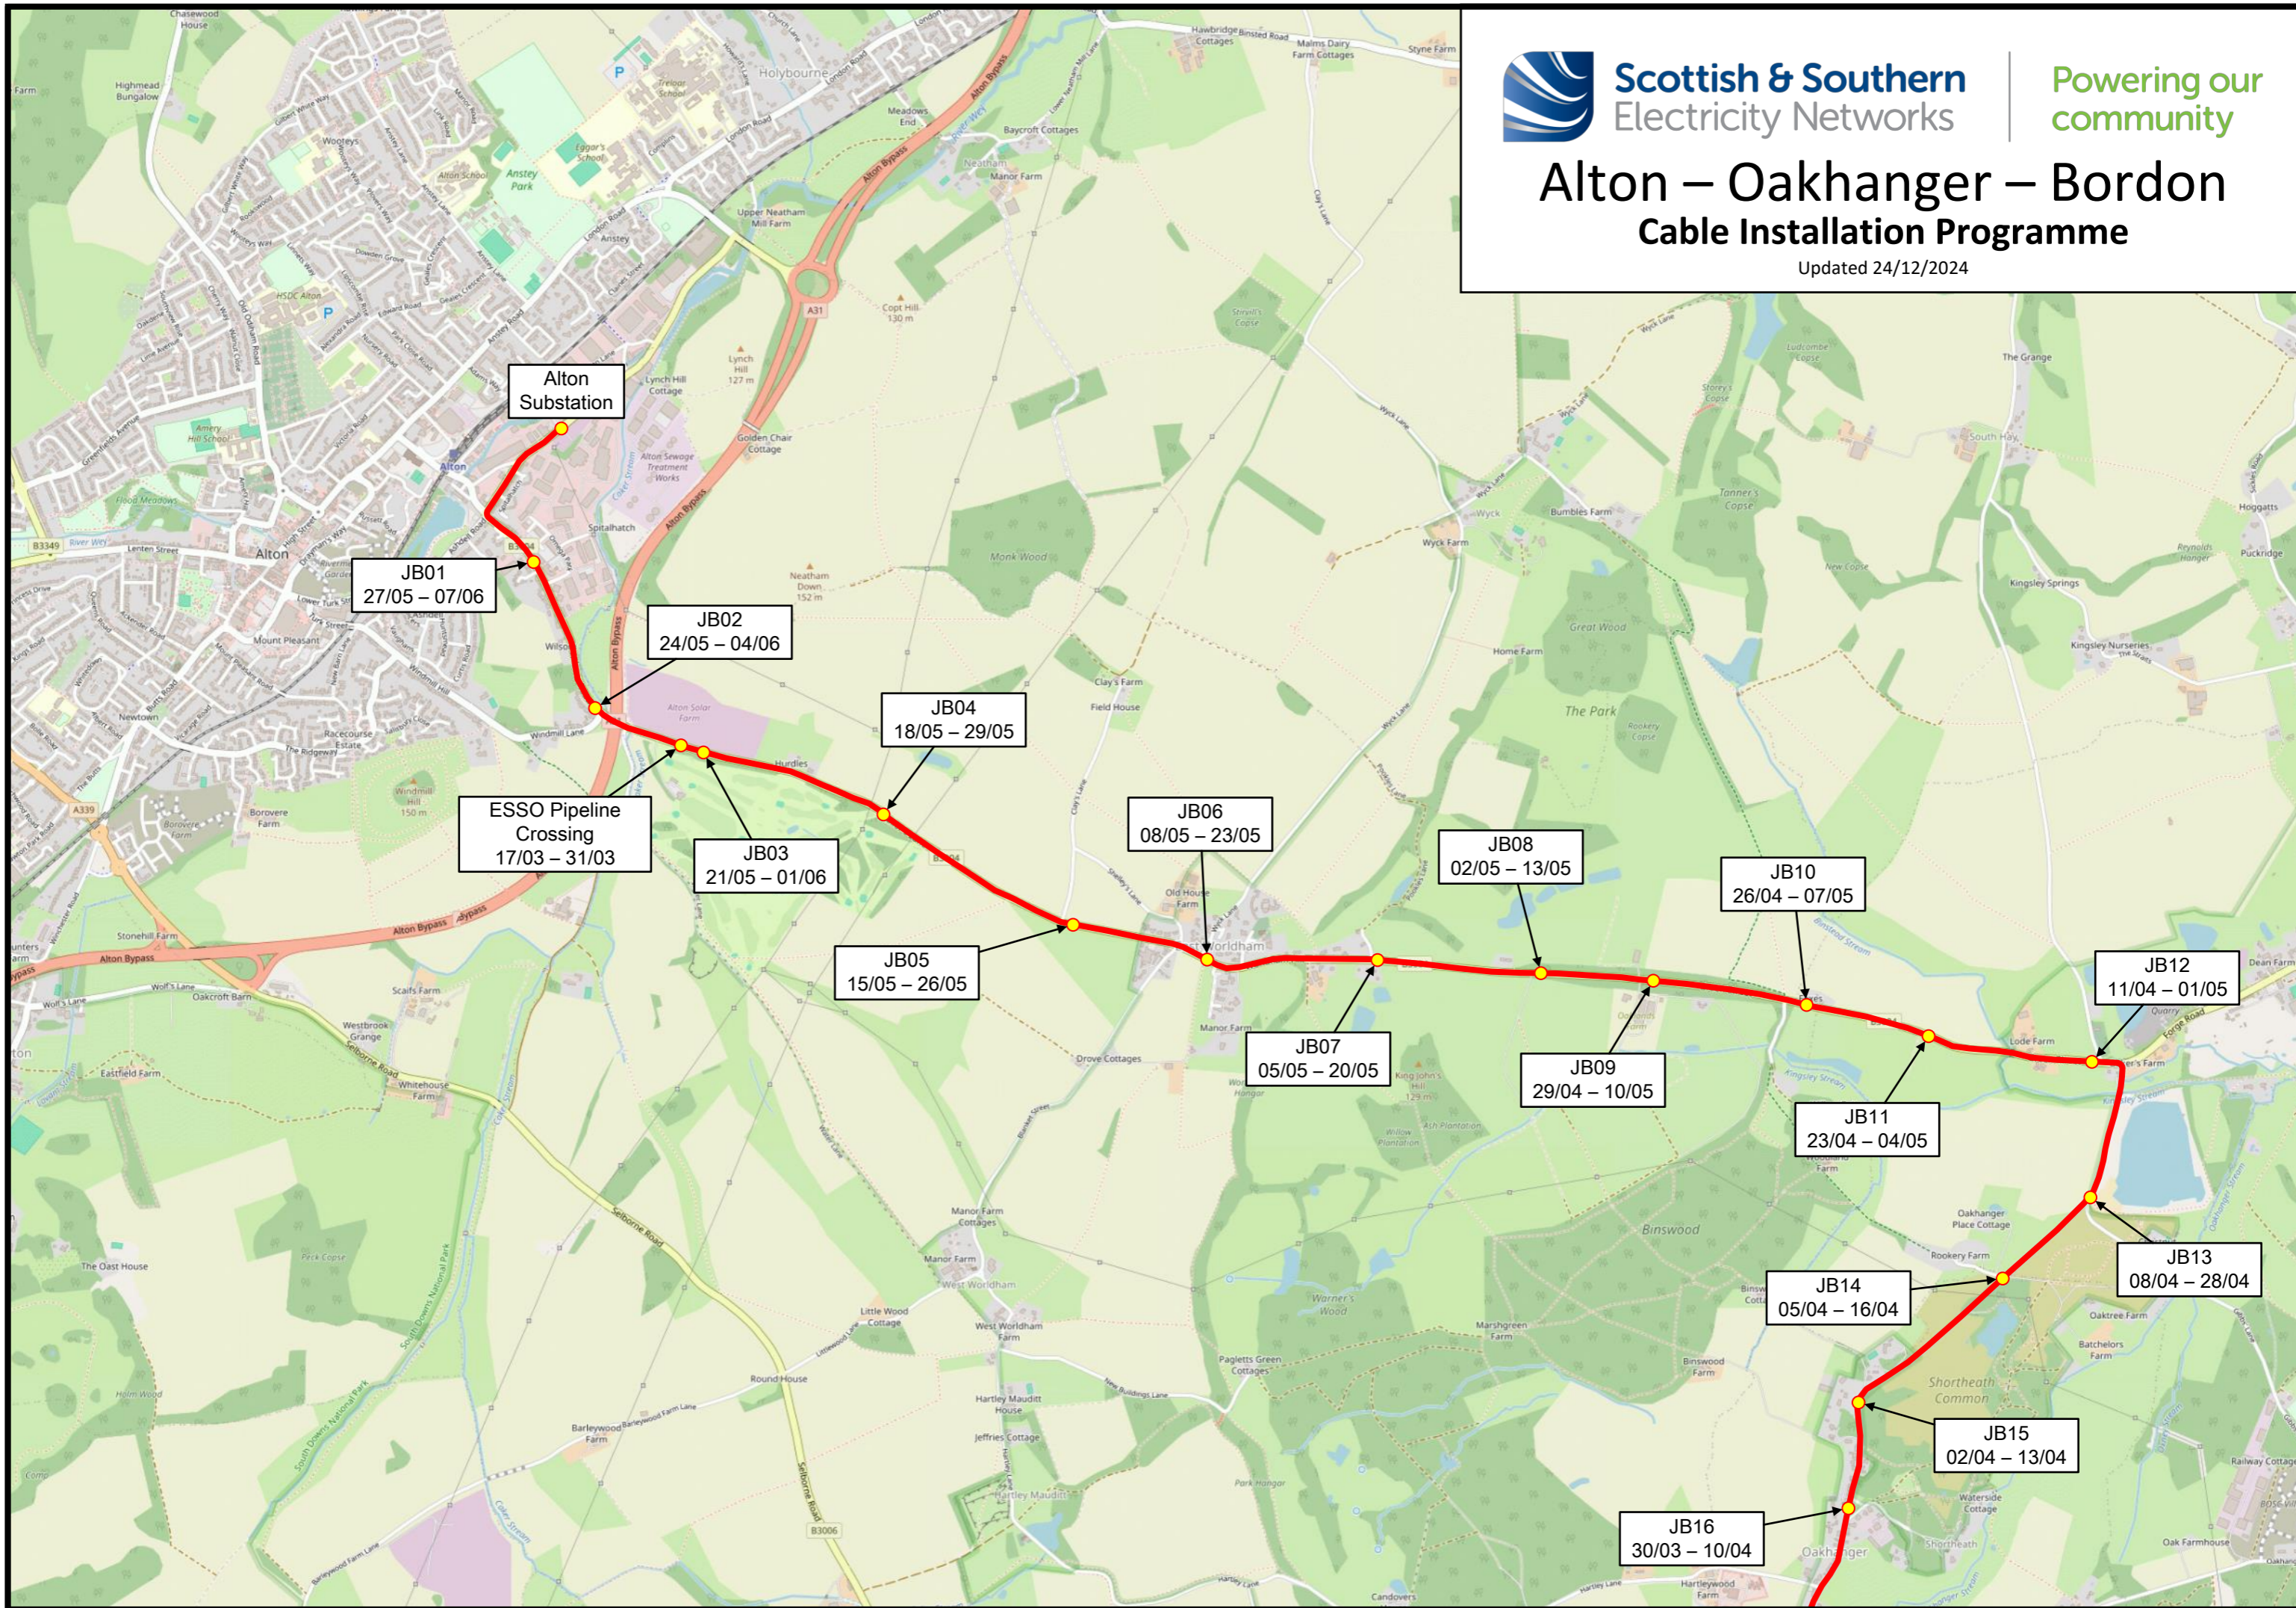

Scottish & Southern
Electricity Networks

Powering our
community

Alton – Oakhanger – Bordon Cable Installation Programme

Updated 24/12/2024

Scottish & Southern
Electricity Networks

Powering our
community

Alton – Oakhanger – Bordon Cable Installation Programme